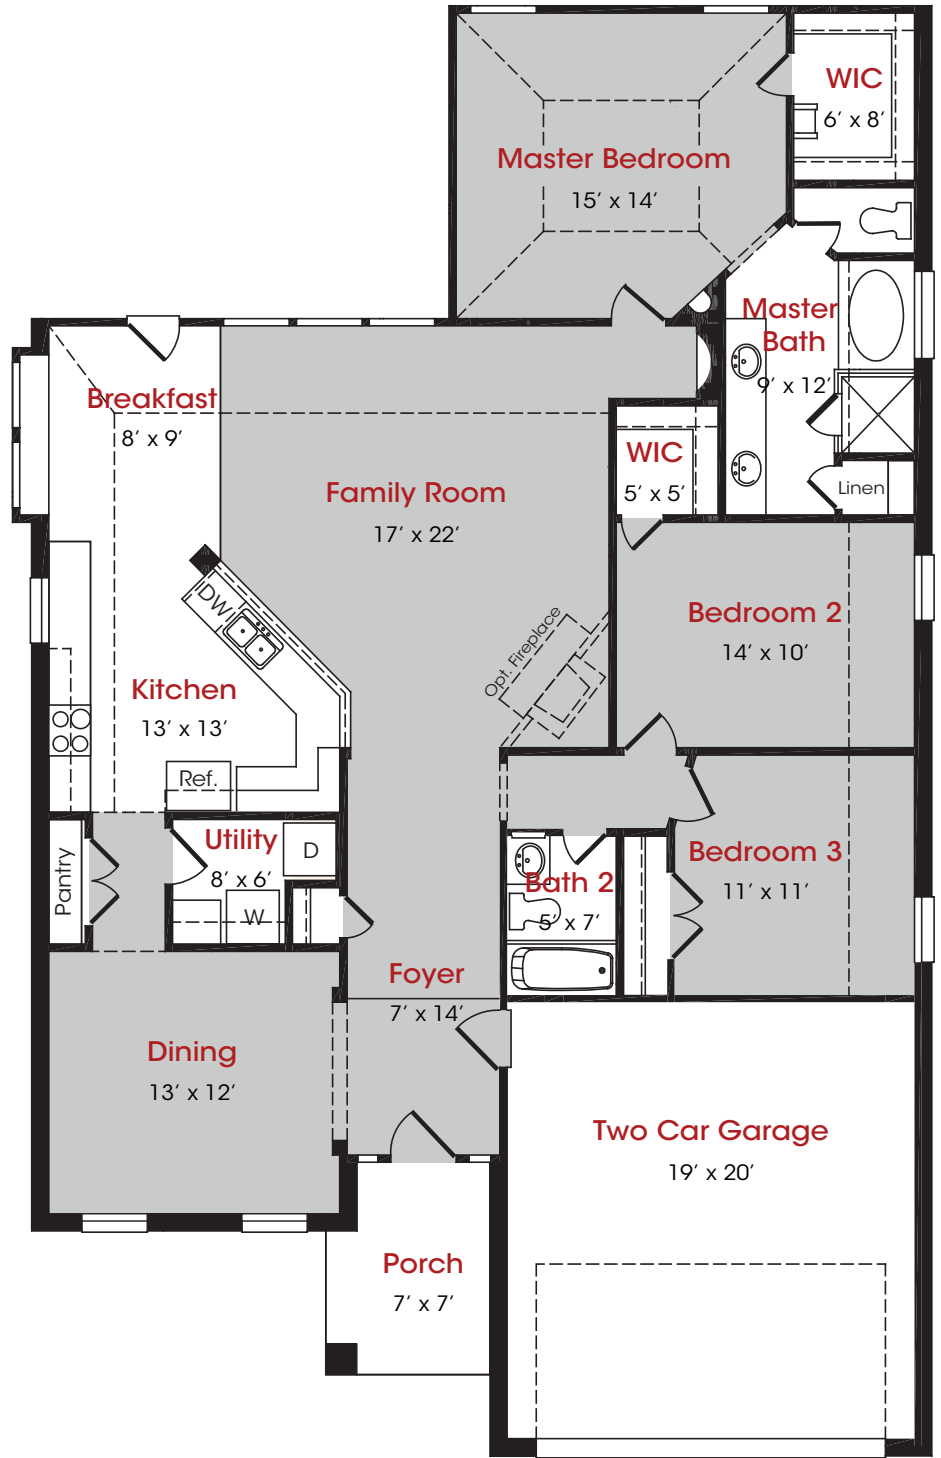

**KENDALL**  
HOMES

**Sherman**  
Encino Estates

**1,829 Sq. Ft.**

**3 Bedrooms**  
**2 Bathrooms**  
**2 Car Garage**

**KendallHomes.net**

# Sherman Encino Estates

**1,829 Sq. Ft.**

**3 Bedrooms  
2 Bathrooms  
2 Car Garage**

**KendallHomes.net**

Plans and elevations/renderings are artist's concept and may contain options or features which are not standard on all models.

Stated square footages are approximate and should not be used as representation of the home's actual size. Plans, features, and prices subject to change without notice.