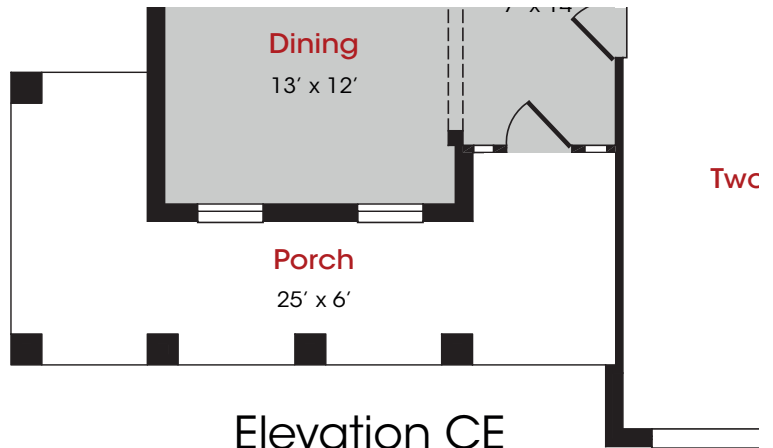

**KENDALL**  
HOMES

**Sherman**  
Encino Estates

**1,829 Sq. Ft.**

**3 Bedrooms**  
**2 Bathrooms**  
**2 Car Garage**

**KendallHomes.net**

# Sherman Encino Estates

**1,829 Sq. Ft.**

**3 Bedrooms  
2 Bathrooms  
2 Car Garage**

**KendallHomes.net**

Plans and elevations/renderings are artist's concept and may contain options or features which are not standard on all models.