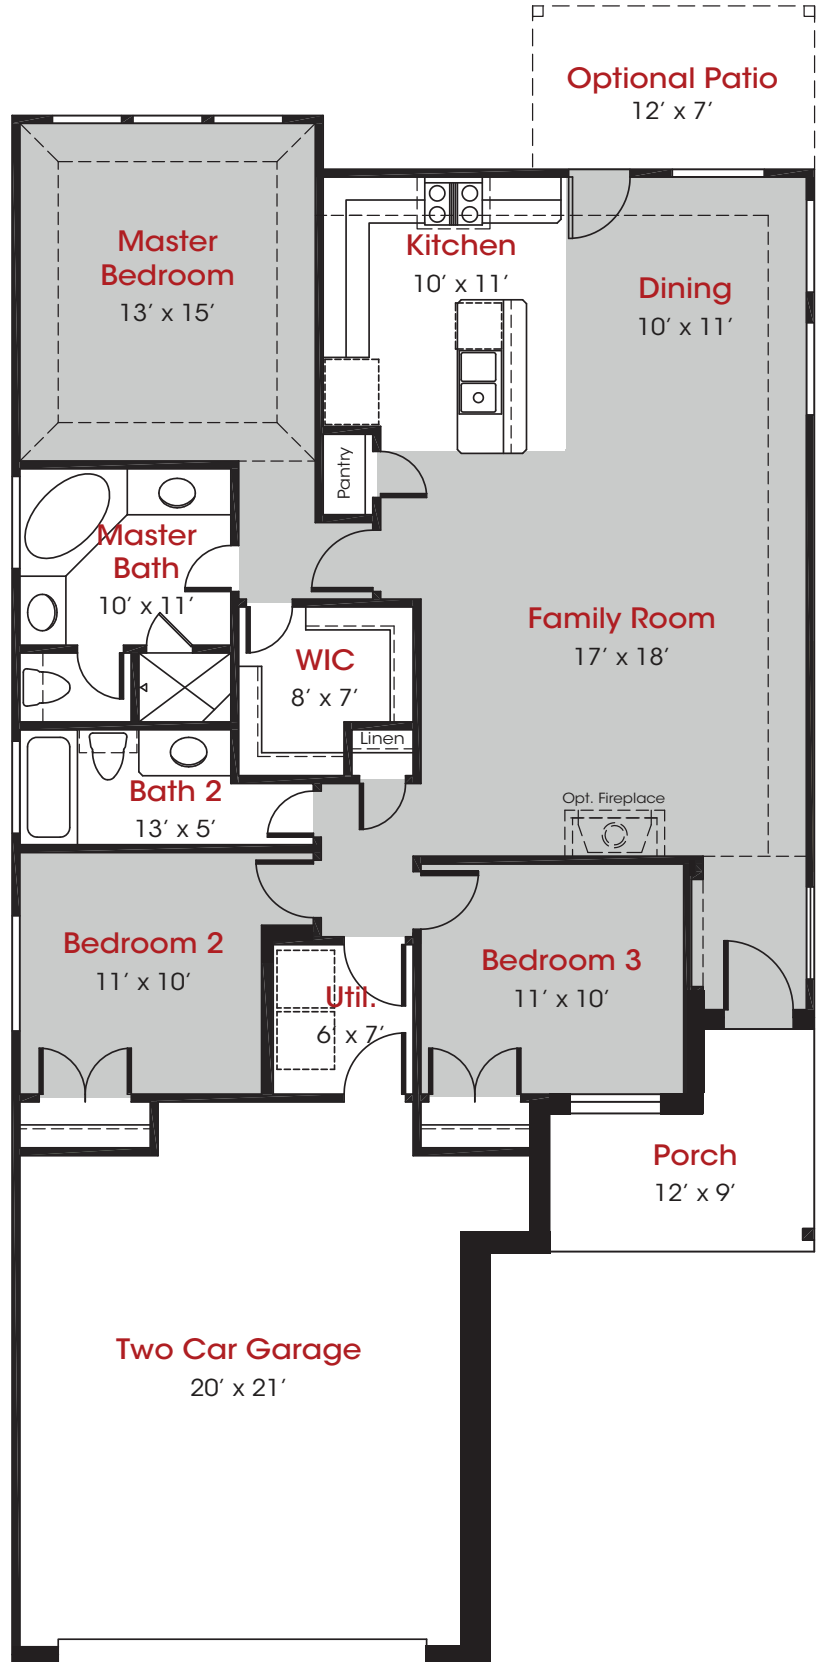

KENDALL HOMES

Limestone

1,449 Sq. Ft.

**3 Bedrooms
2 Bathrooms
2 Car Garage**

KendallHomes.net

Limestone

1,449 Sq. Ft.

**3 Bedrooms
2 Bathrooms
2 Car Garage**

KendallHomes.net

Plans and elevations/renderings are artist's concept and may contain options or features which are not standard on all models.

Stated square footages are approximate and should not be used as representation of the home's actual size. Plans, features, and prices subject to change without notice.