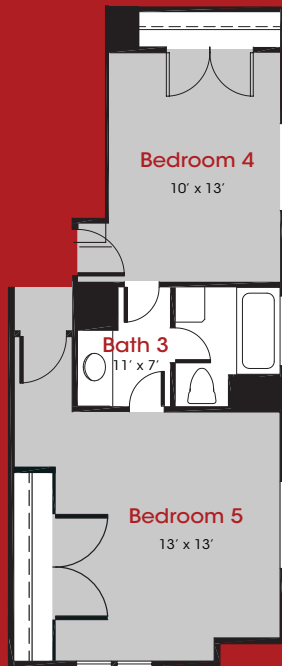

KENDALL
HOMES

Wheeler
Encino Estates

2,597 Sq. Ft.

5 Bedrooms
2.5 Bathrooms
2 Car Garage

KendallHomes.net

Wheeler Encino Estates

2,597 Sq. Ft.

**5 Bedrooms
2.5 Bathrooms
2 Car Garage**

Options:

KendallHomes.net

Plans and elevations/renderings are artist's concept and may contain options or features which are not standard on all models. Stated square footages are approximate and should not be used as representation of the home's actual size. Plans, features, and prices subject to change without notice.

1st Floor

Elevation CE

2nd Floor