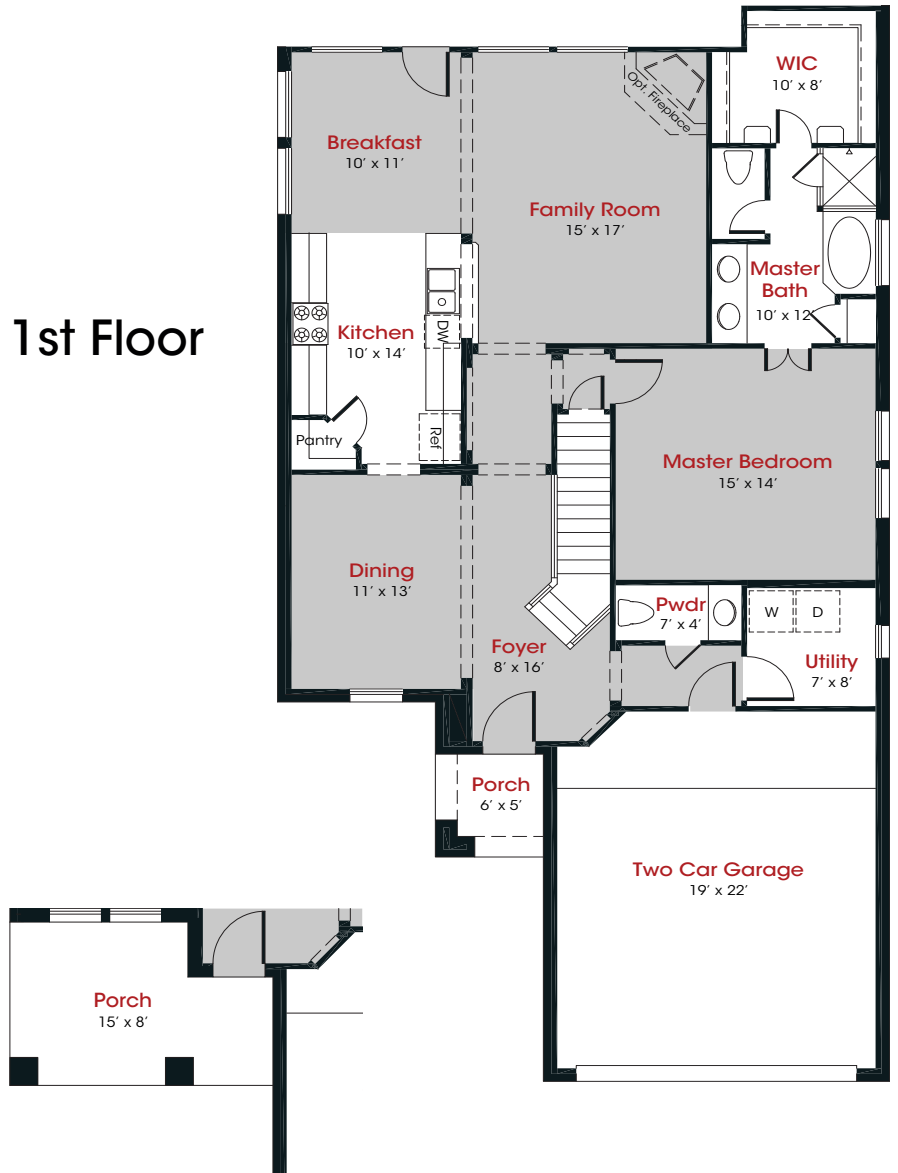

KENDALL
HOMES

Wheeler
Encino Estates

2,597 Sq. Ft.

5 Bedrooms
2.5 Bathrooms
2 Car Garage

KendallHomes.net

Wheeler Encino Estates

2,597 Sq. Ft.

**5 Bedrooms
2.5 Bathrooms
2 Car Garage**

Options:

KendallHomes.net

Plans and elevations/renderings are artist's concept and may contain options or features which are not standard on all models. Stated square footages are approximate and should not be used as representation of the home's actual size. Plans, features, and prices subject to change without notice.

1st Floor

Elevation CE

2nd Floor