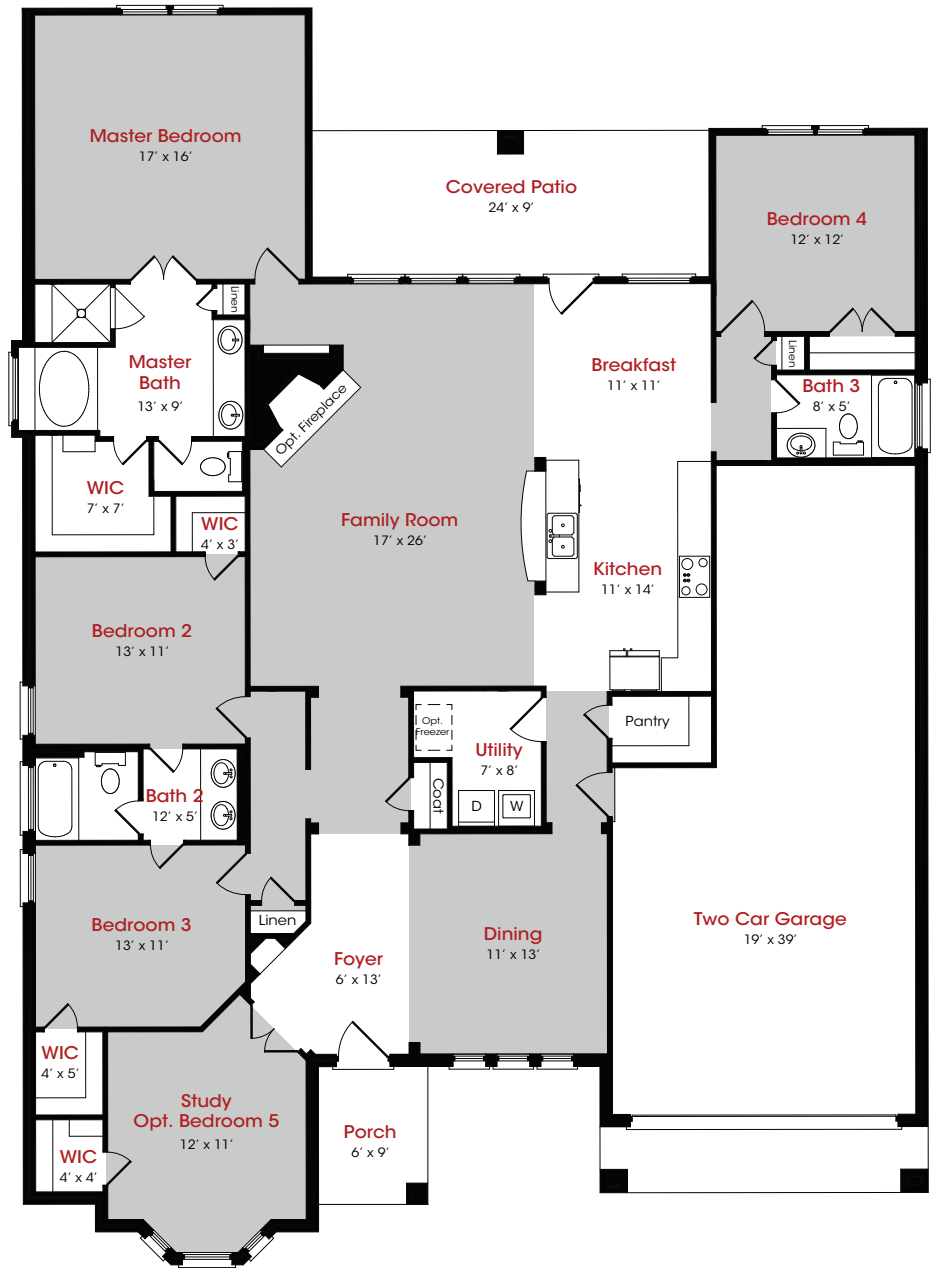

KENDALL HOMES

Mason Encino Estates

2,617 Sq. Ft.

**4 Bedrooms
3 Bathrooms
2 Car Garage**

Mason Encino Estates

2,617 Sq. Ft.

**4 Bedrooms
3 Bathrooms
2 Car Garage**

Options:

Elevation A

Elevation B

KendallHomes.net

Plans and elevations/renderings are artist's concept and may contain options or features which are not standard on all models.

Stated square footages are approximate and should not be used as representation of the home's actual size. Plans, features, and prices subject to change without notice.