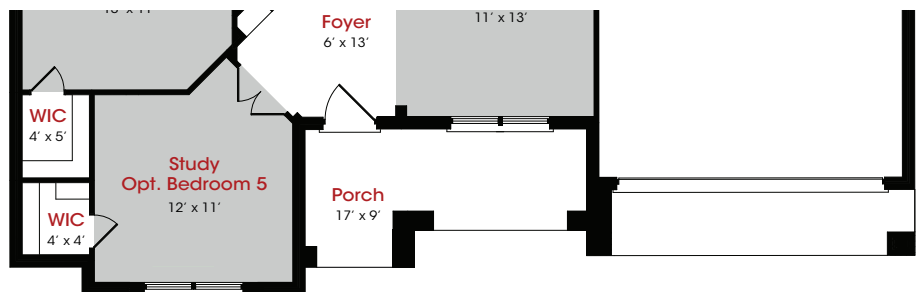

KENDALL HOMES

Mason Encino Estates

2,617 Sq. Ft.

**4 Bedrooms
3 Bathrooms
2 Car Garage**

Mason Encino Estates

2,617 Sq. Ft.

**4 Bedrooms
3 Bathrooms
2 Car Garage**

Options:

Elevation A

Elevation B

KendallHomes.net

Plans and elevations/renderings are artist's concept and may contain options or features which are not standard on all models.

Stated square footages are approximate and should not be used as representation of the home's actual size. Plans, features, and prices subject to change without notice.