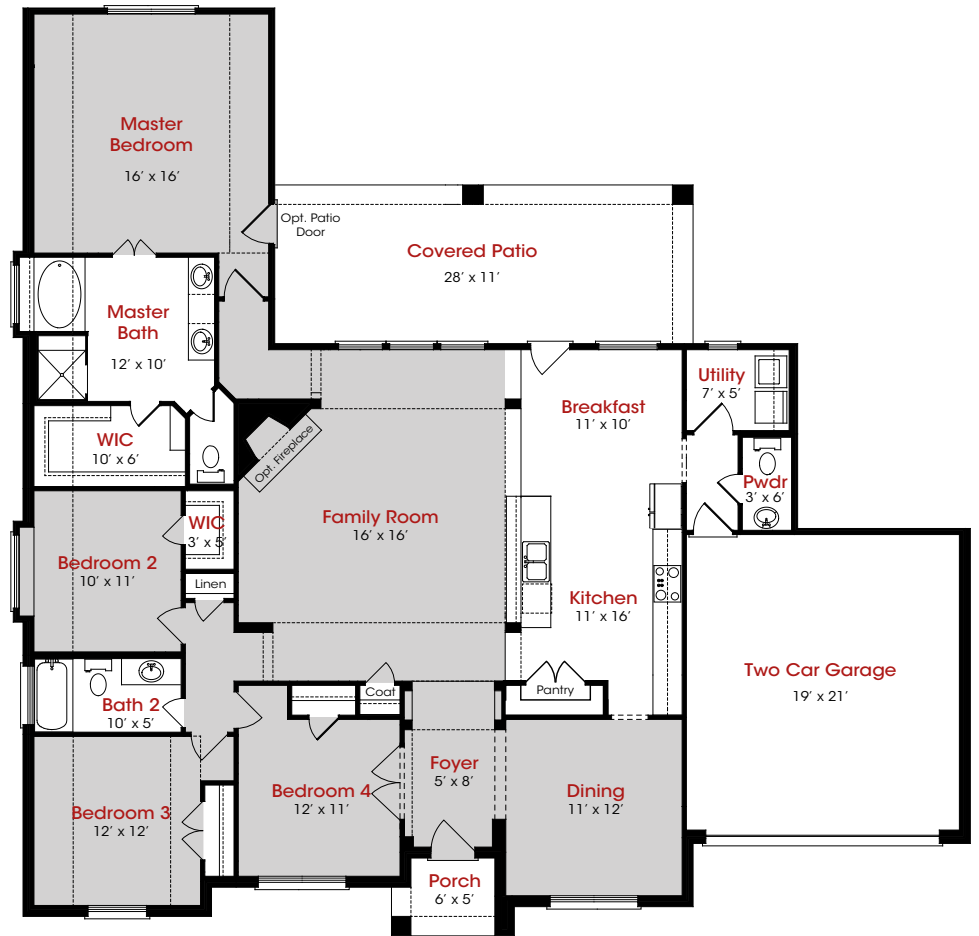

**KENDALL**  
HOMES

**Dallas**

**2,219 Sq. Ft.**

**4 Bedrooms  
2.5 Bathrooms  
2 Car Garage**

**KendallHomes.net**

# Dallas

**2,219 Sq. Ft.**

**4 Bedrooms  
2.5 Bathrooms  
2 Car Garage**

Elevation A & D

Elevation B

Elevation F

**KendallHomes.net**

Plans and elevations/renderings are artist's concept and may contain options or features which are not standard on all models.

Stated square footages are approximate and should not be used as representation of the home's actual size. Plans, features, and prices subject to change without notice.