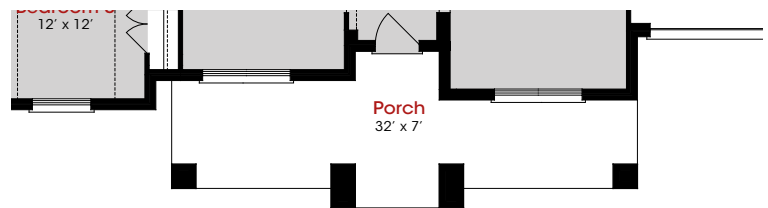

**KENDALL**  
HOMES

**Dallas**

**2,219 Sq. Ft.**

**4 Bedrooms  
2.5 Bathrooms  
2 Car Garage**

**KendallHomes.net**

# Dallas

**2,219 Sq. Ft.**

**4 Bedrooms  
2.5 Bathrooms  
2 Car Garage**

Elevation A & D

Elevation B

Elevation F

**KendallHomes.net**

Plans and elevations/renderings are artist's concept and may contain options or features which are not standard on all models.